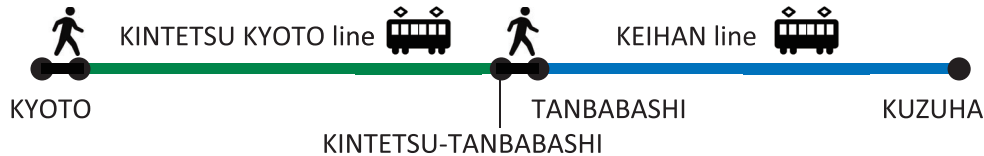

### ●Nearest KEIHAN KUZUHA station TO

(1) From JR SHIN-OSAKA station (duration 45 minutes)

Take JR line to KYOBASHI station via OSAKA station, and KEIHAN line to KUZUHA station.

(2) From JR KYOTO station (duration 40 minutes)

Take KINTETSU KYOTO line to KINTETSU-TANBABASHI station, and KEIHAN line to KUZUHA station.